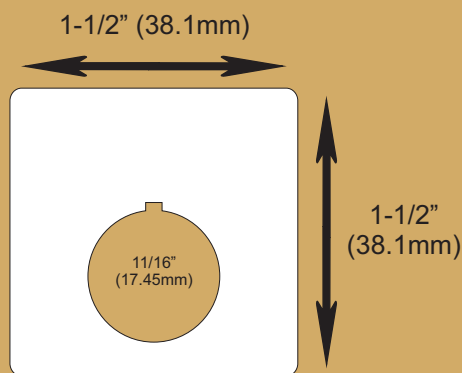

LAMACOID LEGEND LABELS

FOR 1-7/32" (30.5mm) DEVICES

Ask us about any
Specialty Label
Requirements

\$5.95 each
INCLUDES ENGRAVING

Available Colours:

Surface
Colour

Text
Colour

WHITE
BLACK
RED
YELLOW
GREY
GREEN

BLACK
WHITE
WHITE
BLACK
WHITE
WHITE

LAMACOID LEGEND LABELS

FOR 7/8" (22mm) DEVICES

FOR 11/16" (17.45mm) DEVICES

\$5.95 each
INCLUDES ENGRAVING

Available Colours:

Surface Colour

Text Colour