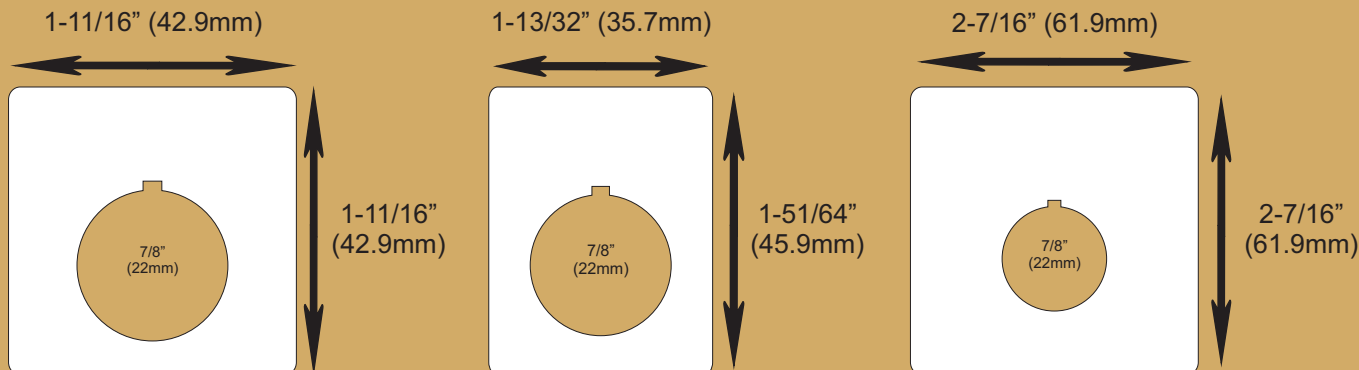

LAMACOID LEGEND LABELS

FOR 1-7/32" (30.5mm) DEVICES

Ask us about any
Specialty Label
Requirements

\$5.95 each
INCLUDES ENGRAVING

Available Colours:

Surface
Colour

Text
Colour

WHITE
BLACK
RED
YELLOW
GREY
GREEN

BLACK
WHITE
WHITE
BLACK
WHITE
WHITE

LAMACOID LEGEND LABELS

FOR 7/8" (22mm) DEVICES

FOR 11/16" (17.45mm) DEVICES

\$5.95 each
INCLUDES ENGRAVING

Available Colours:

Surface Colour

Text Colour