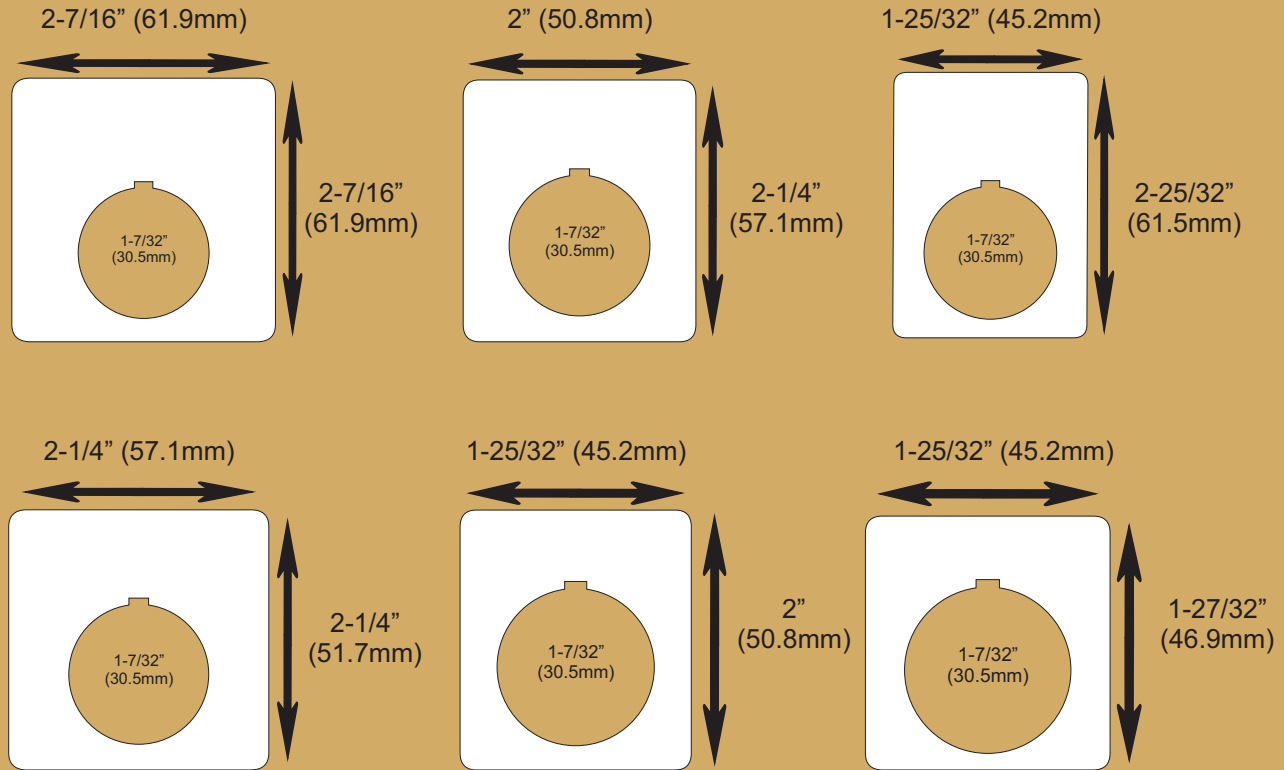

LAMACOID LEGEND LABELS

FOR 1-7/32" (30.5mm) DEVICES

Ask us about any
Specialty Label
Requirements

\$5.95 each
INCLUDES ENGRAVING

Available Colours:

Surface
Colour

Text
Colour

WHITE
BLACK
RED
YELLOW
GREY
GREEN

BLACK
WHITE
WHITE
BLACK
WHITE
WHITE

LAMACOID LEGEND LABELS

FOR 7/8" (22mm) DEVICES

FOR 11/16" (17.45mm) DEVICES

\$5.95 each
INCLUDES ENGRAVING

Available Colours:

Surface Colour

Text Colour