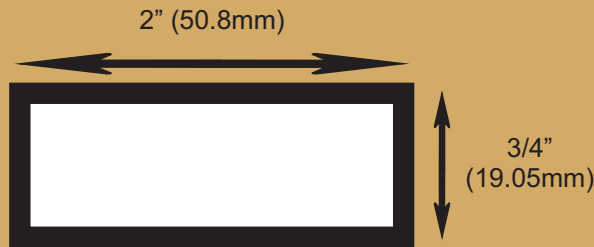

# LAMACOID PLASTIC TAGS

**1/8" Screw Holes  
and Bevelled Edges**

**with Double-Sided Tape  
and Square Edges**

**with Double-Sided Tape  
and Bevelled Edges**

**with Double-Sided Tape  
and Square Edges**

Plate shown are typical sizes. We will fabricate plates to your specification;  
Holes, Double-Sided Tape or both; Bevelled or Square Edges

Available Colours:

Surface Colour	Text Colour
WHITE	BLACK
BLACK	WHITE
RED	WHITE
YELLOW	BLACK
GREY	WHITE
GREEN	WHITE
BLUE	WHITE