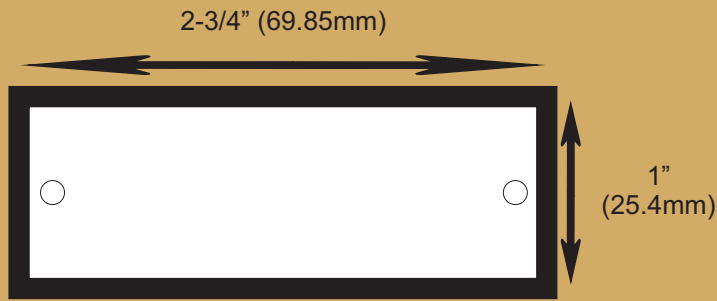

# LAMACOID PLASTIC TAGS

**1/8" Screw Holes  
and Bevelled Edges**

**with Double-Sided Tape  
and Square Edges**

**with Double-Sided Tape  
and Bevelled Edges**

**with Double-Sided Tape  
and Square Edges**

Plate shown are typical sizes. We will fabricate plates to your specification;  
Holes, Double-Sided Tape or both; Bevelled or Square Edges

Available Colours:

Surface Colour	Text Colour
WHITE	BLACK
BLACK	WHITE
RED	WHITE
YELLOW	BLACK
GREY	WHITE
GREEN	WHITE
BLUE	WHITE