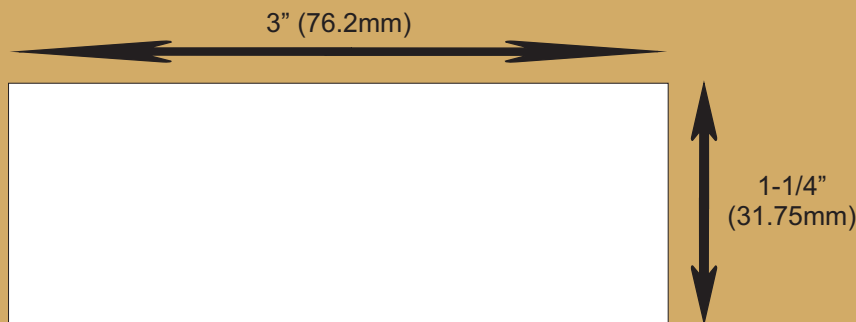

# LAMACOID PLASTIC TAGS

**1/8" Screw Holes  
and Bevelled Edges**

**with Double-Sided Tape  
and Square Edges**

**with Double-Sided Tape  
and Bevelled Edges**

**with Double-Sided Tape  
and Square Edges**

Plate shown are typical sizes. We will fabricate plates to your specification;  
Holes, Double-Sided Tape or both; Bevelled or Square Edges

Available Colours:

Surface Colour	Text Colour
WHITE	BLACK
BLACK	WHITE
RED	WHITE
YELLOW	BLACK
GREY	WHITE
GREEN	WHITE
BLUE	WHITE