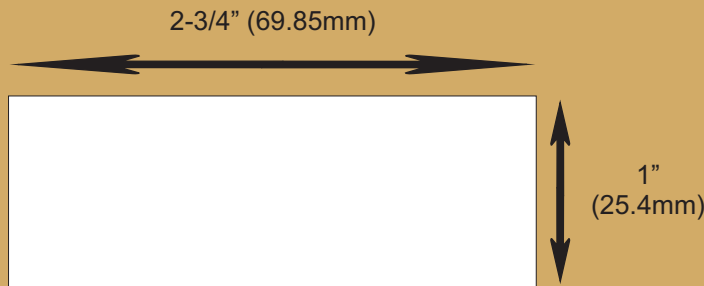

# LAMACOID PLASTIC TAGS

**1/8" Screw Holes  
and Bevelled Edges**

**with Double-Sided Tape  
and Square Edges**

**with Double-Sided Tape  
and Bevelled Edges**

**with Double-Sided Tape  
and Square Edges**

Plate shown are typical sizes. We will fabricate plates to your specification;  
Holes, Double-Sided Tape or both; Bevelled or Square Edges

Available Colours:

Surface Colour	Text Colour
WHITE	BLACK
BLACK	WHITE
RED	WHITE
YELLOW	BLACK
GREY	WHITE
GREEN	WHITE
BLUE	WHITE