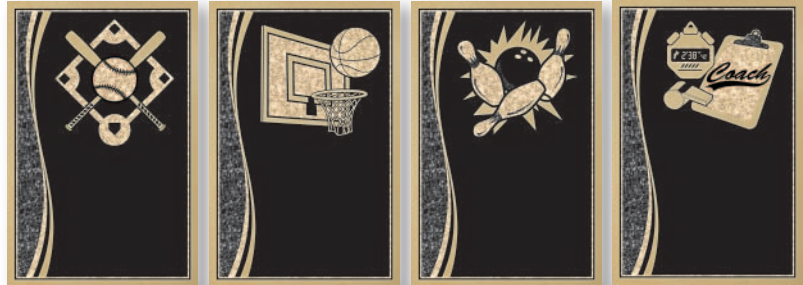

Red Wood

Green Wood

Black Oak

Blue Wood

Sport Plaques

PPRS 6031 Baseball
shown with Green Wood Plaque

PPRS6000 Series
5" x 7"
\$14.95 Each

Designer Plates are available in: