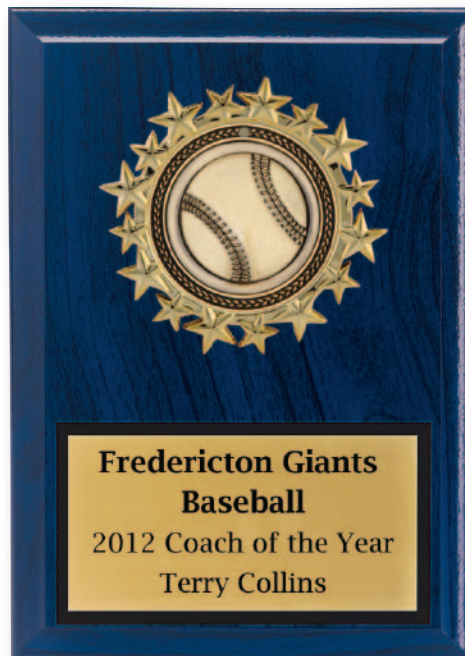

Sport Plaques

Halton Dance Studios
3rd Overall
Intermediate Duet / Trio
2012

PPMSP Series 5" x 7"

\$13.95 Each

Choose from 33 Activities shown
on pages 52 - 53

Fredericton Giants
Baseball
2012 Coach of the Year
Terry Collins