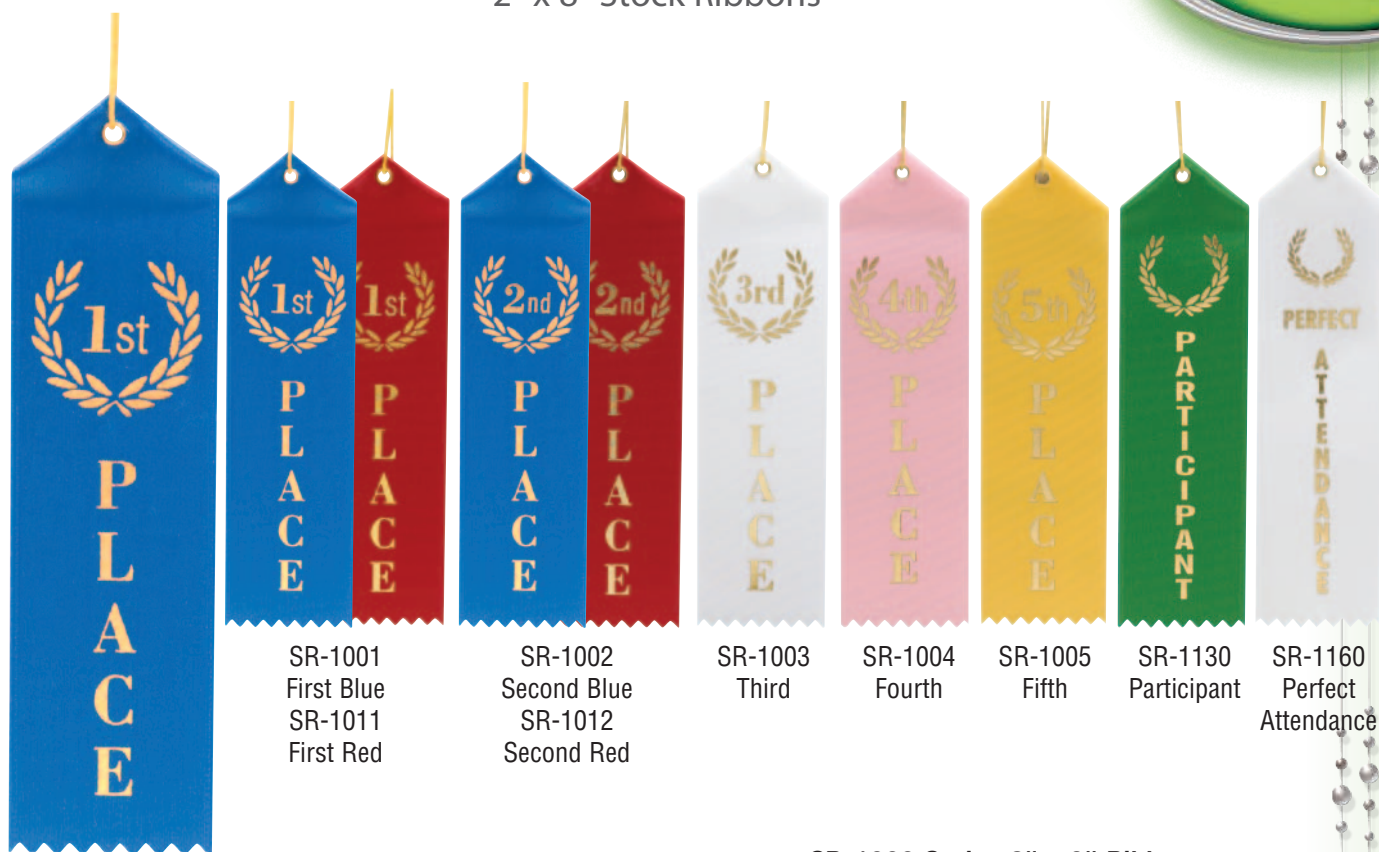

RBV-122  
Blue, White

RBV-123  
Red, White

RBV-125  
Green, White

RBV-127  
Light Blue, White

RBV-128  
Maroon, White

RBV-129  
Black, White

RBV-132  
Blue, Gold

RBV-135  
Green, Gold

RBV-138  
Black, Gold

RBV-143  
Black, Red

RBV-149  
Black, orange

RBV-167  
Red, White, Black

RBV-168  
Red, White, Green

RBV-169  
Red, White, Red

# Ribbons

2" x 8" Stock Ribbons

SR-1001  
First Blue  
SR-1011  
First Red

SR-1002  
Second Blue  
SR-1012  
Second Red

SR-1003  
Third

SR-1004  
Fourth

SR-1005  
Fifth

SR-1130  
Participant

SR-1160  
Perfect  
Attendance

2" x 8"  
Peaked top  
with eyelet,  
card and string

SR-1000 Series 2" x 8" Ribbons  
**89¢ Each**